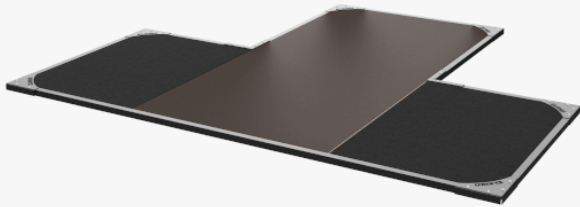

Insert Platform for XF 80 Light Rack - Black/Brown

#### DESIGNED FOR

Use with the XF Half Home Rack