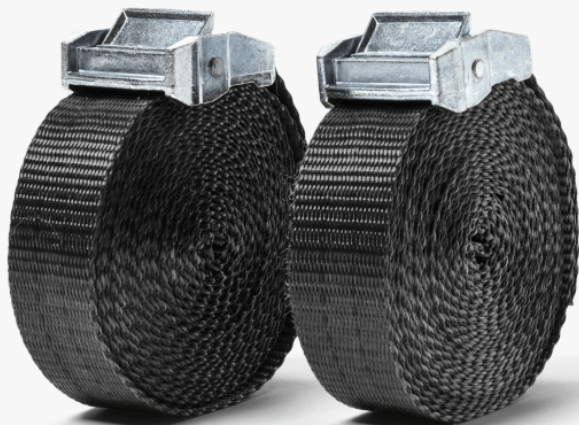

EXCEED PERFORMANCE

EXCEED RING SUSPENSION STRAP, PAIR - ONLY STRAP

MEETS YOUR TRAINING NEEDS

A range of functional fitness, strength, agility and mobility training tools

BUILT TO LAST

Well made products that perform

A COMPLEMENT

The Exceed collection complements Eleiko strength products to build complete training spaces

TRAINING TOOLS

A COLLECTION OF FUNCTIONAL, STRENGTH, MOBILITY AND AGILITY TOOLS

Need extra straps for your Axis Gym Rings? The black straps are 5 m long with fully adjustable cam buckle.

ARTICLE CODE

3050369

LENGTH

5000 mm / 196.85 in.

WIDTH

35 mm / 1.38 in.

HEIGHT

120 mm / 4.72 in.

WEIGHT

1 kg / 2.2 lbs

WARRANTY

1 year*

COLOUR

Black

* Normal wear and tear does not fall under warranty.

ELEIKO