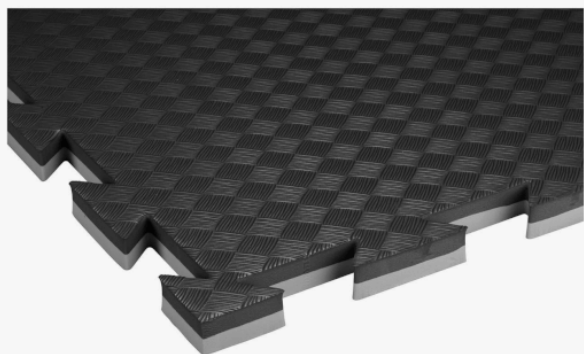

EXCEED PERFORMANCE

EXCEED IMPACT SPORT FLOOR, BLACK/GREY - 1000X1000X20MM

MEETS YOUR TRAINING NEEDS

A range of functional fitness, strength, agility and mobility training tools

BUILT TO LAST

Well made products that perform

A COMPLEMENT

The Exceed collection complements Eleiko strength products to build complete training spaces

TRAINING TOOLS

A COLLECTION OF FUNCTIONAL, STRENGTH, MOBILITY AND AGILITY TOOLS

Exceed Impact Sport Floor is qualified for many sports. It is ideal for martial arts or as a softer flooring in stretching areas. The mats can be laid loosely and front and rear side (Black and Grey) can be alternated, allowing for unique design to the room. The interlocking-system holds the pieces firmly together and keeps it stable. The mats comes with 4 integrated edges. **IMPORTANT:** Minimal color difference is possible!

ARTIKELCODE

3061124

LENGTE

1000 mm / 39.37 in.

BREEDTE

1000 mm / 39.37 in.

HOOGTE

20 mm / 0.79 in.