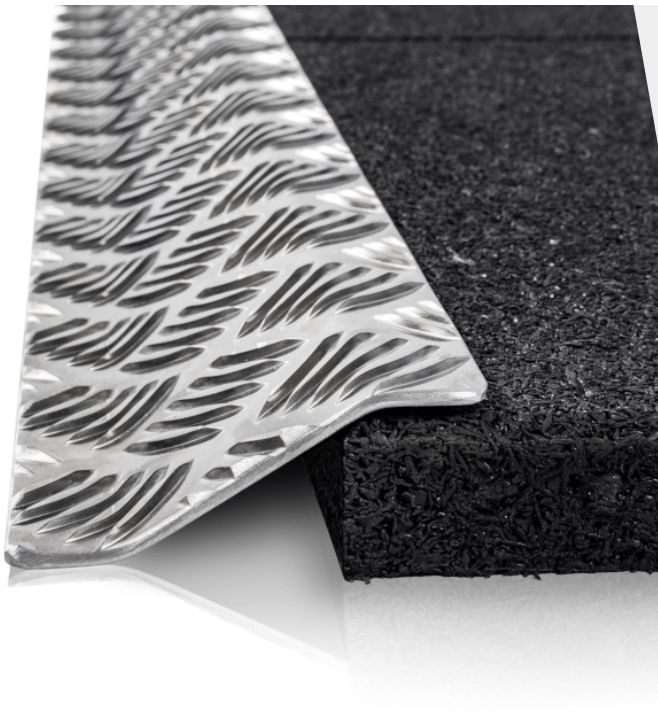

Aluminium Profile, Embossed, Inclined 78 mm - 2000 mm

This aluminum corner guard can be used to mark out floor space where Eleiko 30 mm Rubber Mats are installed, provide a safe transition to higher floor areas and keep mats securely in place.

ARTIKELNUMMER

3060227-78

LÄNGD

2000 mm / 78.74 in.

BREDD

182,5 mm / 7.19 in.

HÖJD

78 mm / 3.07 in.