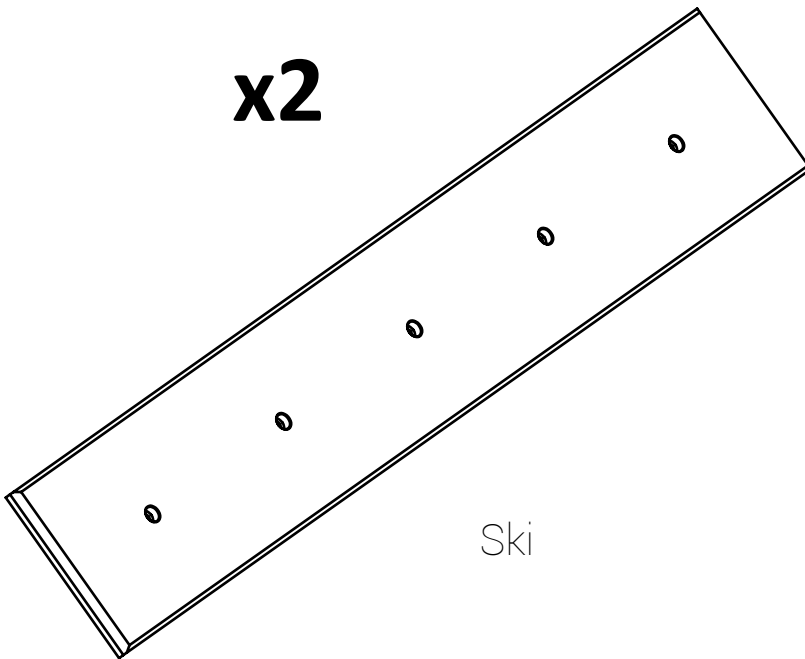

# SKIS FOR ELEIKO XF SLED HEAVY

Art.nr 3060344

# CONTENTS

**x2**

Ski

**x10**

M5 x 20

**Required tools:**

- cross-headed screwdriver